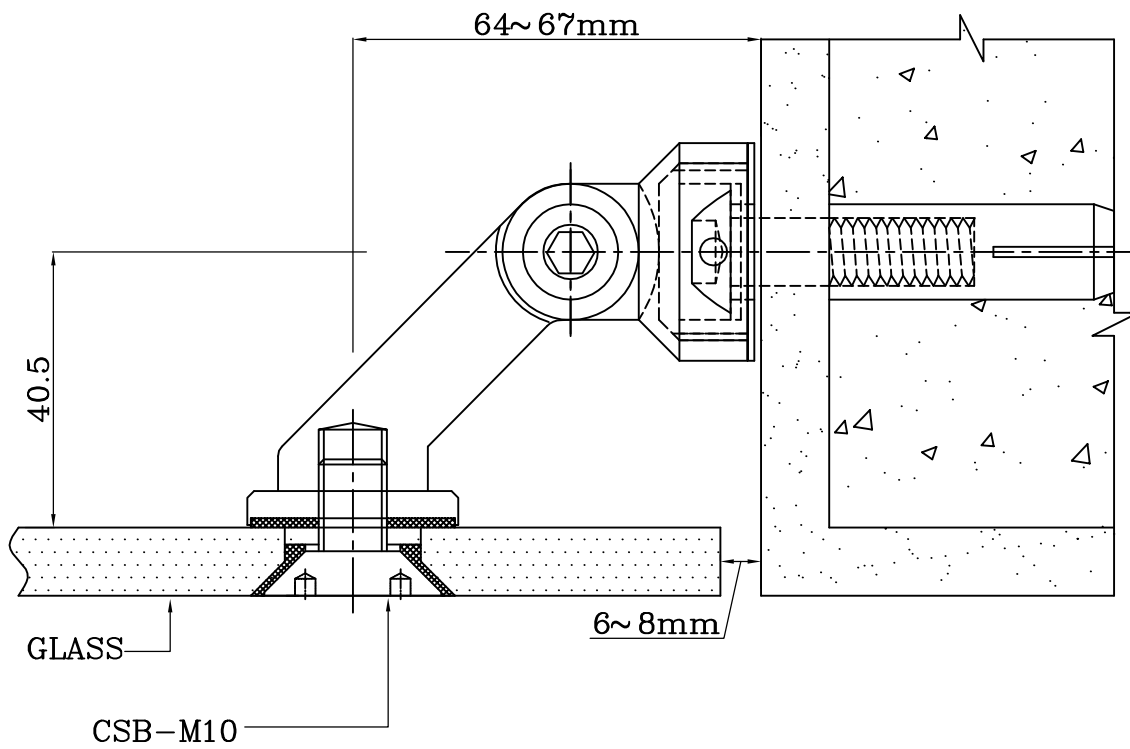

INTERIOR CONNECTOR SYSTEM
Adjustable Single Point Connector
ID-A-GC1

INTERIOR CONNECTOR SYSTEM
 Adjustable Single Point Connector
 ID-A-GC1

GLASS TO CEILING

GLASS TO WALL

GLASS TO FLOOR

GLASS TO WALL CONNECTOR (ID-A-GC1)