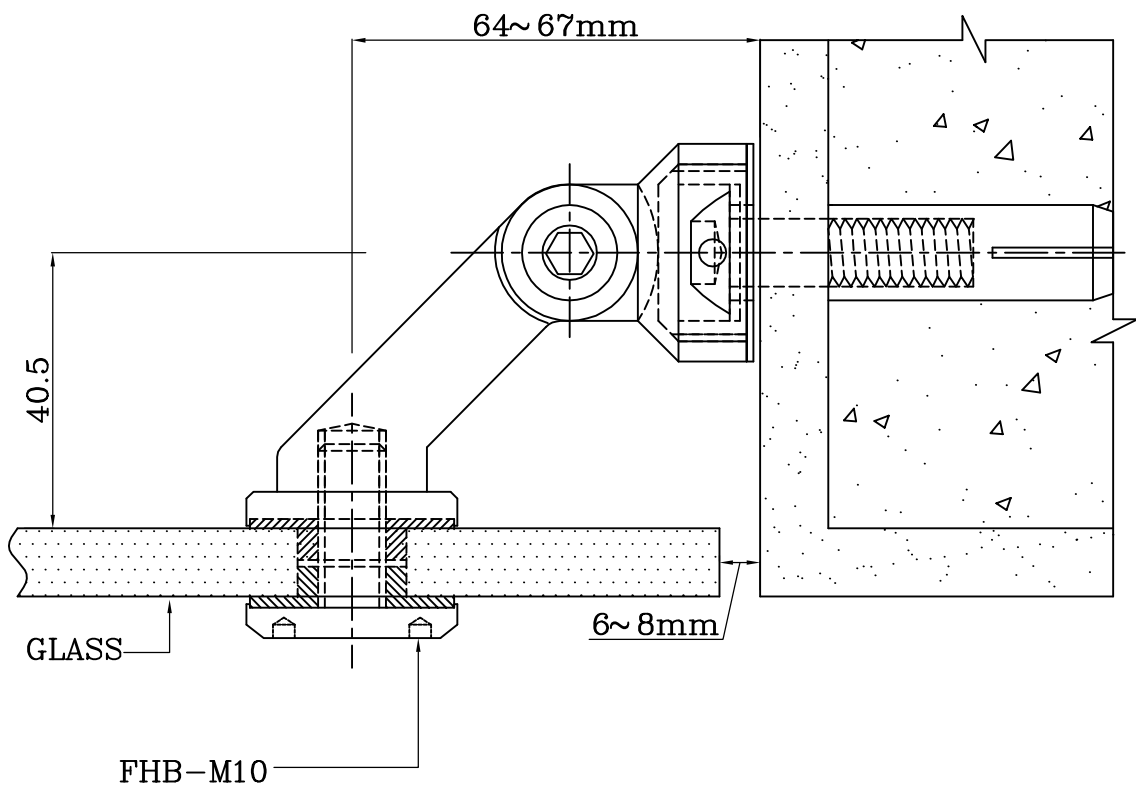

INTERIOR CONNECTOR SYSTEM
Adjustable Single Point Connector
ID-A-GC1

INTERIOR CONNECTOR SYSTEM
 Adjustable Single Point Connector
 ID-A-GC1

GLASS TO CEILING

GLASS TO WALL

GLASS TO FLOOR

GLASS TO WALL CONNECTOR (ID-A-GC1)