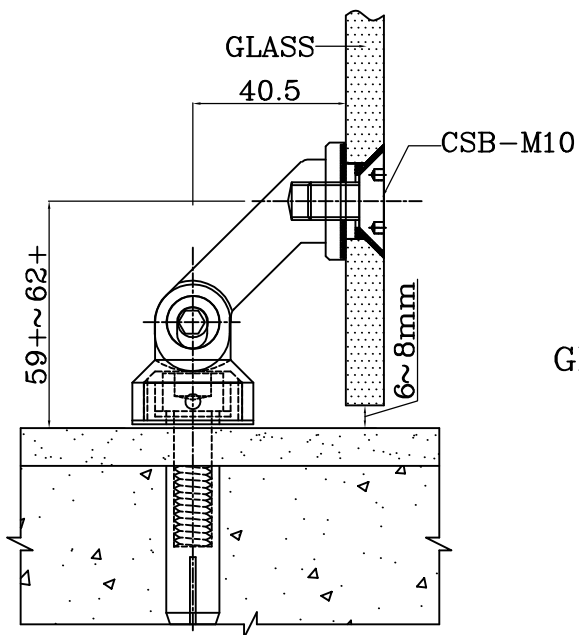

INTERIOR CONNECTOR SYSTEM
Adjustable Single Point Connector
ID-A-GC1

INTERIOR CONNECTOR SYSTEM
 Adjustable Single Point Connector
 ID-A-GC1

GLASS TO CEILING

GLASS TO WALL

GLASS TO FLOOR

GLASS TO WALL CONNECTOR (ID-A-GC1)