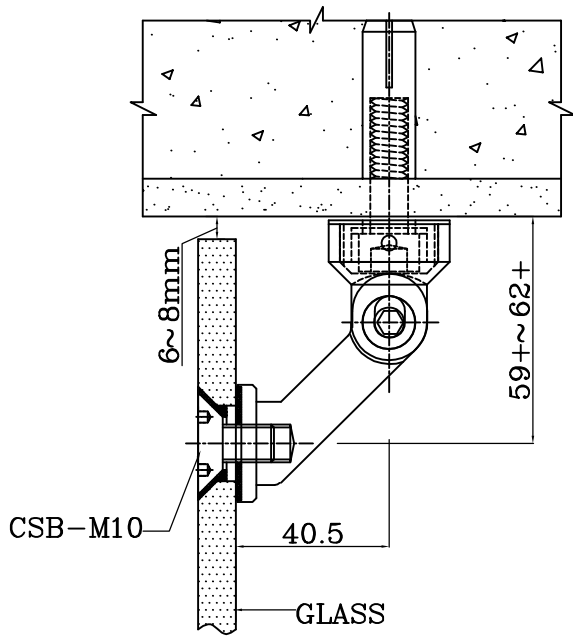

INTERIOR CONNECTOR SYSTEM
Adjustable Single Point Connector
ID-A-GC1

INTERIOR CONNECTOR SYSTEM
 Adjustable Single Point Connector
 ID-A-GC1

GLASS TO CEILING

GLASS TO WALL

GLASS TO FLOOR

GLASS TO WALL CONNECTOR (ID-A-GC1)