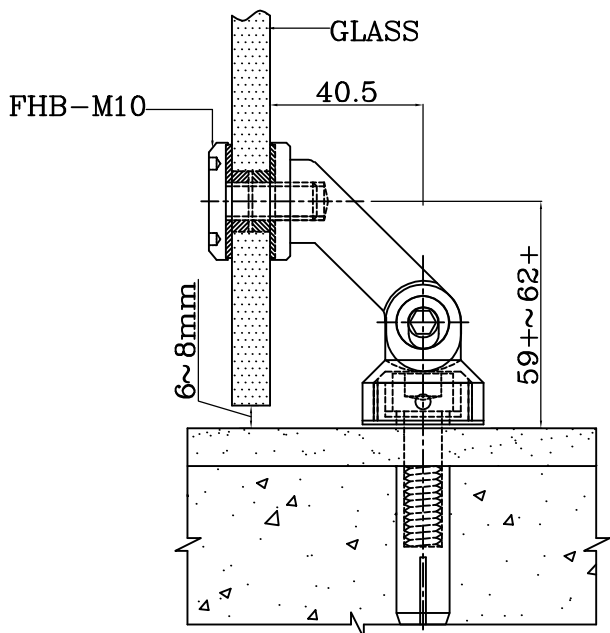

INTERIOR CONNECTOR SYSTEM
Adjustable Single Point Connector
ID-A-GC1

INTERIOR CONNECTOR SYSTEM
 Adjustable Single Point Connector
 ID-A-GC1

GLASS TO CEILING

GLASS TO WALL

GLASS TO FLOOR

GLASS TO WALL CONNECTOR (ID-A-GC1)