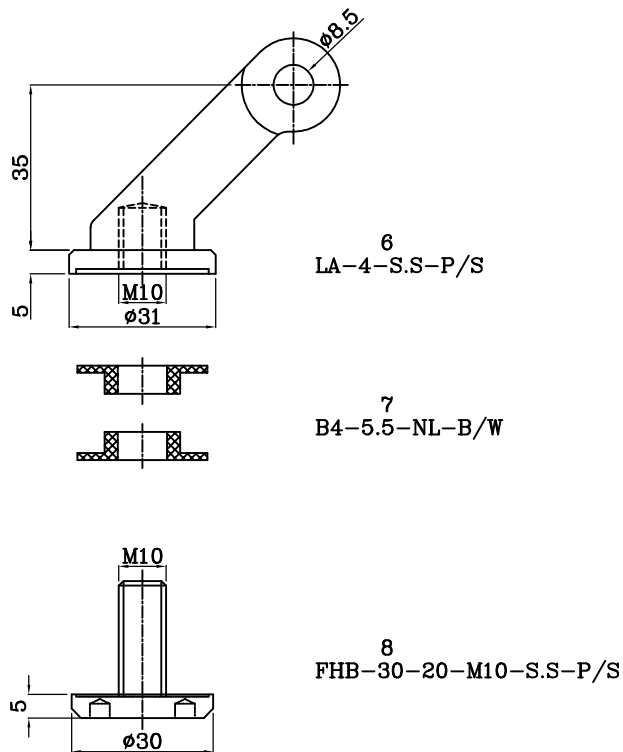

INTERIOR CONNECTOR SYSTEM
Adjustable Single Point Connector
ID-A-GC1

INTERIOR CONNECTOR SYSTEM
 Adjustable Single Point Connector
 ID-A-GC1

GLASS TO CEILING

GLASS TO WALL

GLASS TO FLOOR

GLASS TO WALL CONNECTOR (ID-A-GC1)