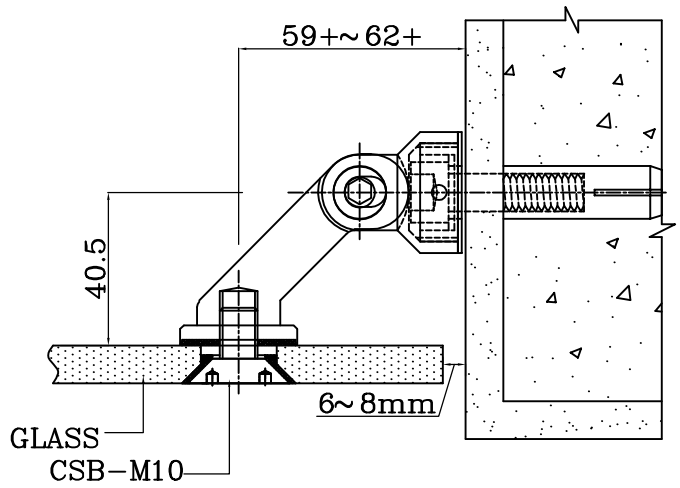

INTERIOR CONNECTOR SYSTEM
Adjustable Single Point Connector
ID-A-GC1

INTERIOR CONNECTOR SYSTEM
 Adjustable Single Point Connector
 ID-A-GC1

GLASS TO CEILING

GLASS TO WALL

GLASS TO FLOOR

GLASS TO WALL CONNECTOR (ID-A-GC1)