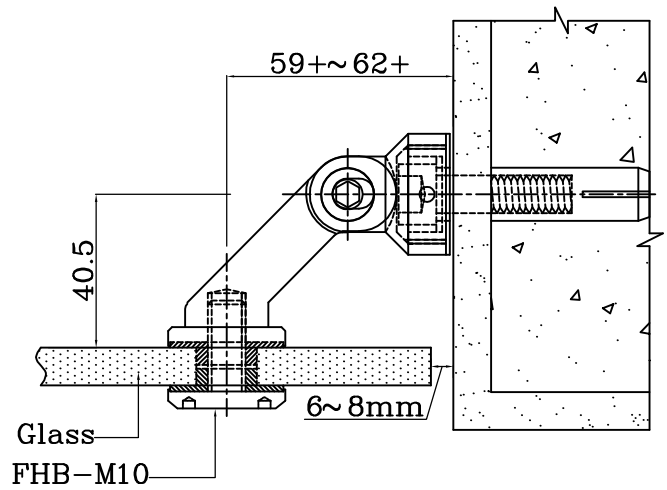

INTERIOR CONNECTOR SYSTEM
Adjustable Single Point Connector
ID-A-GC1

INTERIOR CONNECTOR SYSTEM
 Adjustable Single Point Connector
 ID-A-GC1

GLASS TO CEILING

GLASS TO WALL

GLASS TO FLOOR

GLASS TO WALL CONNECTOR (ID-A-GC1)