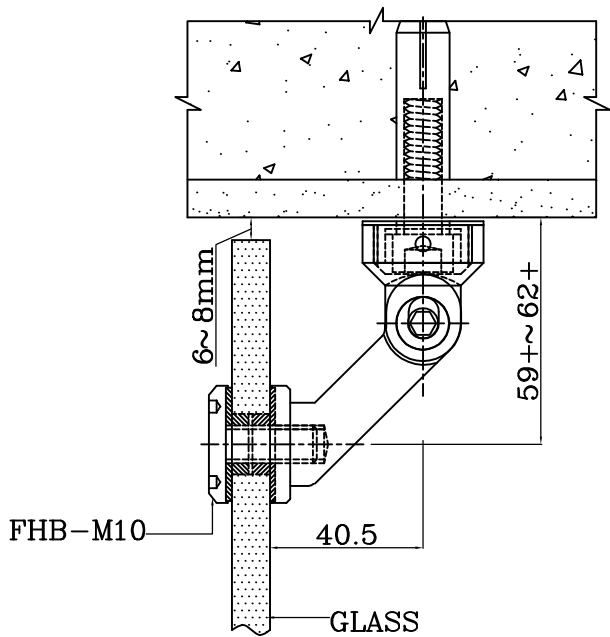

INTERIOR CONNECTOR SYSTEM
Adjustable Single Point Connector
ID-A-GC1

INTERIOR CONNECTOR SYSTEM
 Adjustable Single Point Connector
 ID-A-GC1

GLASS TO CEILING

GLASS TO WALL

GLASS TO FLOOR

GLASS TO WALL CONNECTOR (ID-A-GC1)