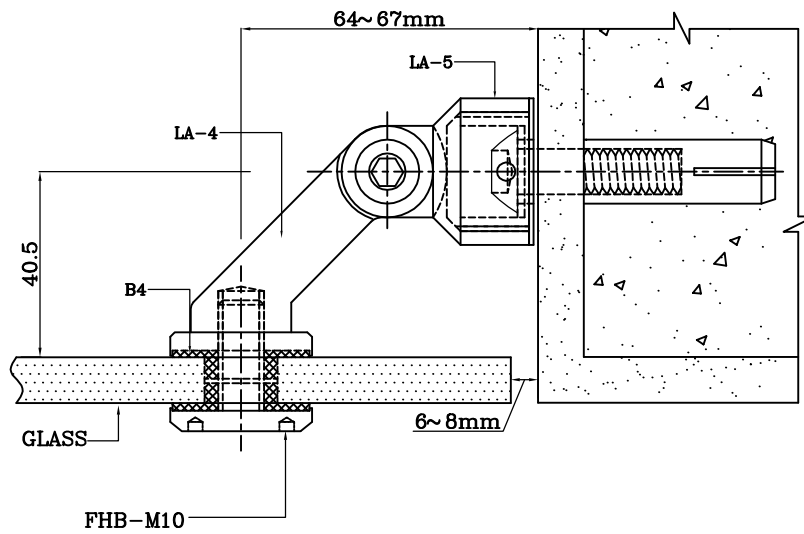

INTERIOR CONNECTOR SYSTEM
Adjustable Single Point Connector
ID-A-GC1

INTERIOR CONNECTOR SYSTEM
 Adjustable Single Point Connector
 ID-A-GC1

GLASS TO CEILING

GLASS TO WALL

GLASS TO FLOOR

GLASS TO WALL CONNECTOR (ID-A-GC1)