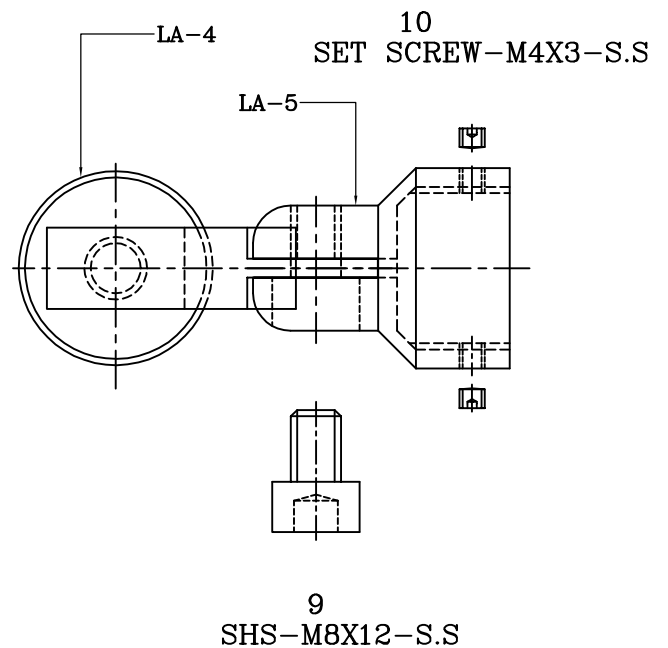

INTERIOR CONNECTOR SYSTEM
Adjustable Single Point Connector
ID-A-GC1

INTERIOR CONNECTOR SYSTEM
 Adjustable Single Point Connector
 ID-A-GC1

GLASS TO CEILING

GLASS TO WALL

GLASS TO FLOOR

GLASS TO WALL CONNECTOR (ID-A-GC1)