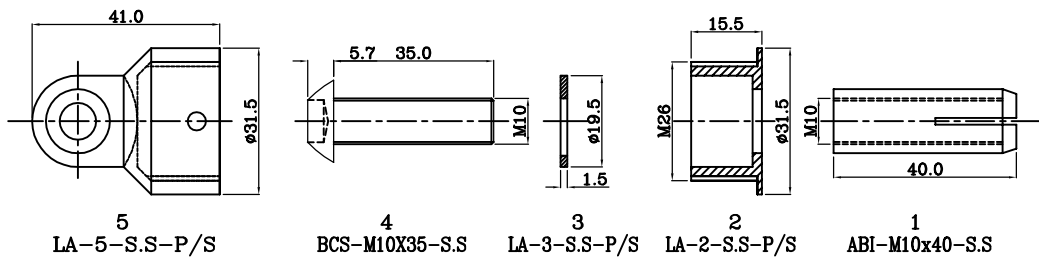

INTERIOR CONNECTOR SYSTEM
Adjustable Single Point Connector
ID-A-GC1

INTERIOR CONNECTOR SYSTEM
 Adjustable Single Point Connector
 ID-A-GC1

GLASS TO CEILING

GLASS TO WALL

GLASS TO FLOOR

GLASS TO WALL CONNECTOR (ID-A-GC1)